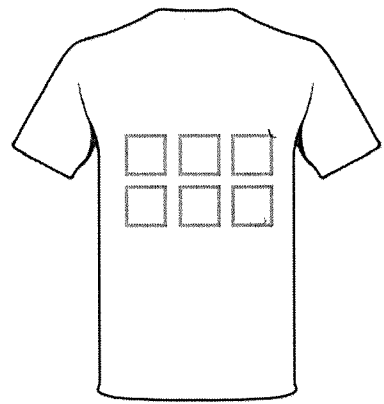

RECOMMENDED FILE TYPE: Transparent PNG, or
MERGED Transparent PSD (Photoshop)

POSITION IMAGE

ACCEPTABLE: Any image type (JPG, TIF, PDF etc)

ANY WHITE in the image will print WHITE (including background)

RESOLUTION: Minimum 150dpi - max 600dpi

PRINT DAYS: Tuesdays / Fridays - bulk orders, check with department for ETA

PRINT IMAGE MAXIMUMS:

Small and Medium : portrait 8" x 12" landscape 12" x 8"
Large and X-Large: portrait 10.5" x 15.75" landscape 15.75" x 10.5"

NOTES:

	S	M	L	XL
Chest	34"-36"	38"-40"	42"-44"	46"-48"
Waist	29"-32"	32"-35"	35"-38"	38"-41"