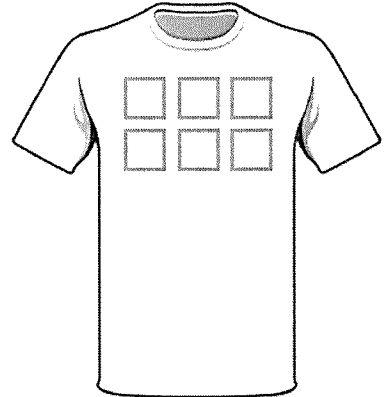

RECOMMENDED FILE TYPE: Transparent PNG, or
MERGED Transparent PSD (Photoshop)

POSITION IMAGE

ACCEPTABLE: Any image type (JPG, TIF, PDF etc)

ANY WHITE in the image will print WHITE (including background)

RESOLUTION: Minimum 150dpi - max 600dpi

PRINT DAYS: Tuesdays / Fridays - bulk orders, check with department for ETA

PRINT IMAGE MAXIMUMS:

Small and Medium : portrait 8" x 12" landscape 12" x 8"
Large and X-Large: portrait 10.5" x 15.75" landscape 15.75" x 10.5"

NOTES:

	S	M	L	XL
Chest	34"-36"	38"-40"	42"-44"	46"-48"
Waist	29"-32"	32"-35"	35"-38"	38"-41"